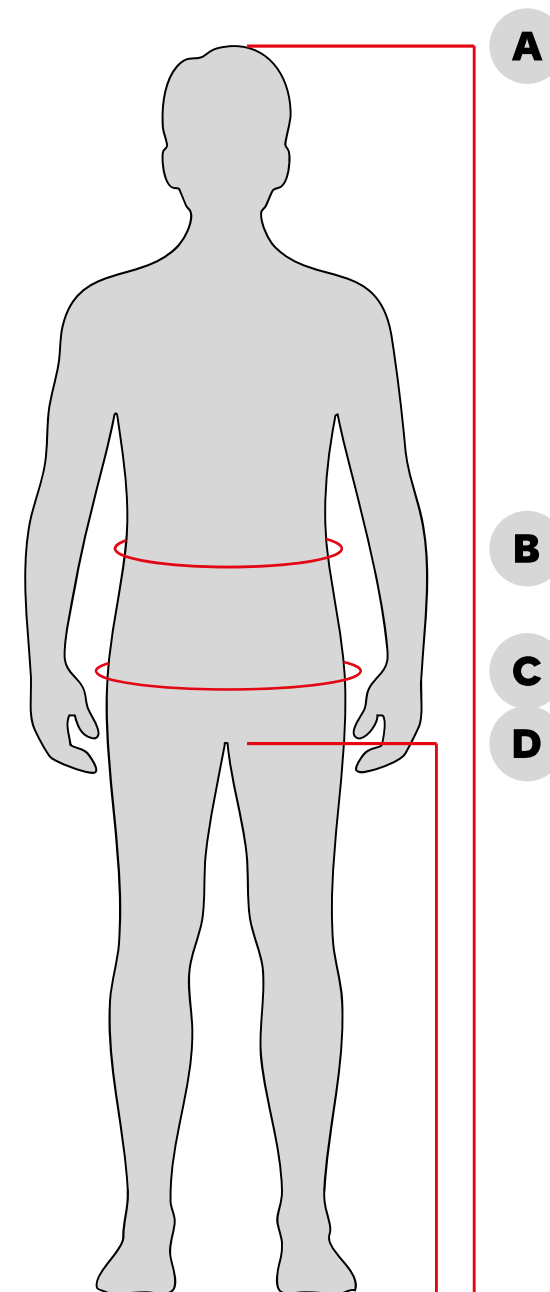

KARLOWSKY / TROUSERS / MEN

Measuring Instructions

A Body Height
Measured from the heel to the top of the head.

B Waist Girth
Measured horizontally around the waist at the narrowest point.

C Hip Girth
Measured horizontally around the hip at the widest point of the buttocks.

D Inside Leg Length
Measured from the front inside along the leg straight down to the floor.

Normal sizes : Body height 175 - 186 cm

International sizes	S			M		L		XL		2XL		3XL		4XL		5XL	
Confection sizes	42	44	46	48	50	52	54	56	58	60	62	64	66	68	70	72	74
Waist girth (cm)	68	69-73	74-78	79-83	84-88	89-93	94-98	99-103	104-108	109-113	114-118	119-123	124-128	129-133	134-138	139-143	144-148
Hip girth (cm)	93	94-96	97-99	100-102	103-105	106-108	109-111	112-114	115-117	118-120	121-123	124-126	127-129	130-132	133-135	136-138	139-141
Inside leg (cm)	81																

KARLOWSKY / TROUSERS / MEN

Measuring Instructions

A Body Height
Measured from the heel to the top of the head.

C Hip Girth
Measured horizontally around the hip at the widest point of the buttocks.

B Waist Girth
Measured horizontally around the waist at the narrowest point.

D Inside Leg Length
Measured from the front inside along the leg straight down to the floor.

Short sizes : Body height 163- 174 cm

International sizes	S/s		M/s		L/s		XL/s		2XL/s		3XL/s	
Confection sizes	44/s	46/s	48/s	50/s	52/s	54/s	56/s	58/s	60/s	62/s	64/s	66/s
Waist girth (cm)	69-73	74-78	79-83	84-88	89-93	94-98	99-103	104-108	109-113	114-118	119-123	124-128
Hip girth (cm)	94-96	97-99	100-102	103-105	106-108	109-111	112-114	115-117	118-120	121-123	124-126	127-129
Inside leg (cm)	76											