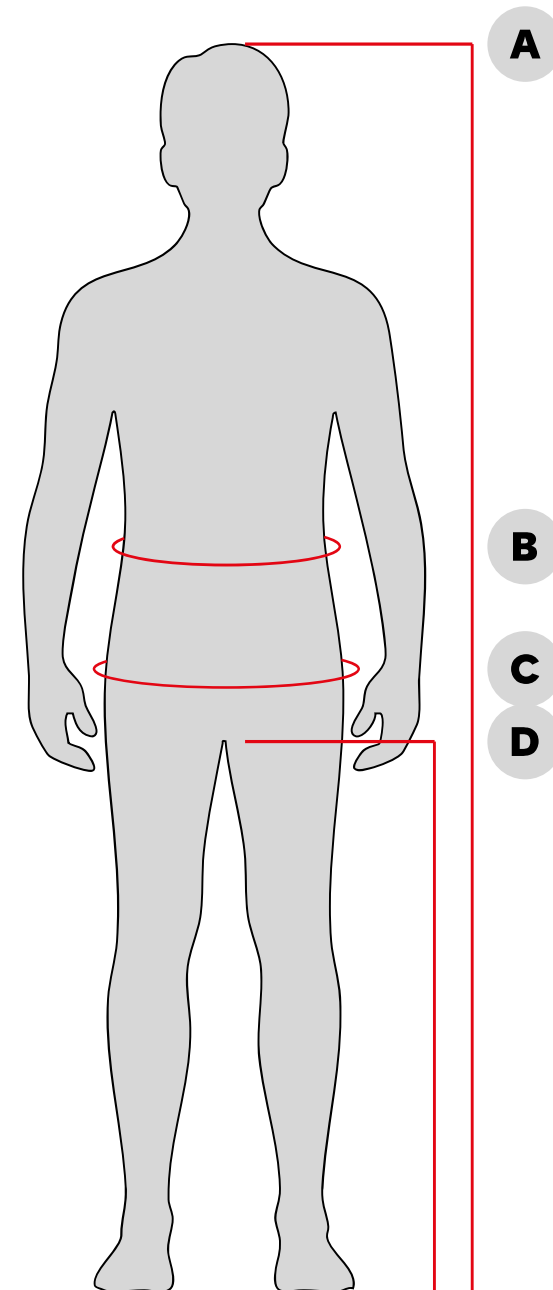

KARLOWSKY / TROUSERS / MEN

Measuring Instructions

A Body Height
Measured from the heel to the top of the head.

B Waist Girth
Measured horizontally around the waist at the narrowest point.

C Hip Girth
Measured horizontally around the hip at the widest point of the buttocks.

D Inside Leg Length
Measured from the front inside along the leg straight down to the floor.

Normal sizes : Body height 175 - 186 cm

International sizes	S			M		L		XL		2XL		3XL		4XL		5XL	
Confection sizes	42	44	46	48	50	52	54	56	58	60	62	64	66	68	70	72	74
Waist girth (cm)	68	69-73	74-78	79-83	84-88	89-93	94-98	99-103	104-108	109-113	114-118	119-123	124-128	129-133	134-138	139-143	144-148
Hip girth (cm)	93	94-96	97-99	100-102	103-105	106-108	109-111	112-114	115-117	118-120	121-123	124-126	127-129	130-132	133-135	136-138	139-141
Inside leg (cm)	81																

KARLOWSKY / TROUSERS / MEN

Measuring Instructions

A Body Height
Measured from the heel to the top of the head.

C Hip Girth
Measured horizontally around the hip at the widest point of the buttocks.

B Waist Girth
Measured horizontally around the waist at the narrowest point.

D Inside Leg Length
Measured from the front inside along the leg straight down to the floor.

Short sizes : Body height 163- 174 cm

International sizes	S/s		M/s		L/s		XL/s		2XL/s		3XL/s	
Confection sizes	44/s	46/s	48/s	50/s	52/s	54/s	56/s	58/s	60/s	62/s	64/s	66/s
Waist girth (cm)	69-73	74-78	79-83	84-88	89-93	94-98	99-103	104-108	109-113	114-118	119-123	124-128
Hip girth (cm)	94-96	97-99	100-102	103-105	106-108	109-111	112-114	115-117	118-120	121-123	124-126	127-129
Inside leg (cm)	76											